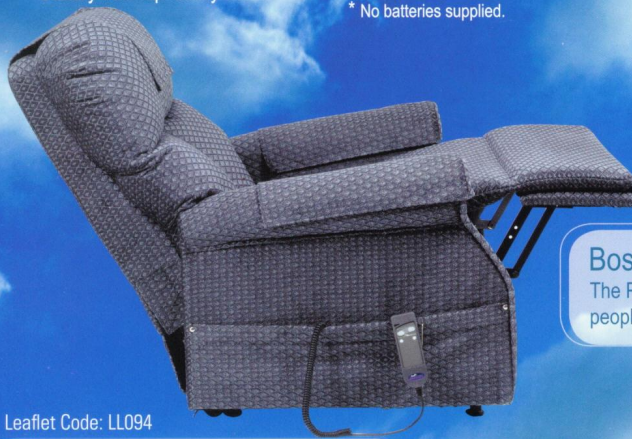

Boston Petite

The Petite model is designed for people 5'6" tall or less.

Leaflet Code: LL094

Kalabar Mobility (for your mobility needs)
showroom: 37 High Street, Romford, Essex, RM1 1JL
Tel: 01708 755 700

> If you would like to view this product please contact your local stockist, details left.