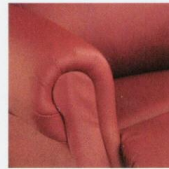

Brisa Hollyhock